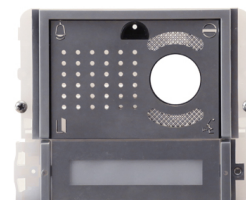

### IKALL METAL VIDEO MODULE - 2 BUTTONS

Module designed for audio/video speaker unit, with stainless steel finish. Nameplates with LED lighting (options: blue, white or off). To be fitted with a suitable video entry speaker unit depending on the cabling system used. Dimensions 112x89.5x32 mm.

#### General specifications

Backlighting colour: LED BLUE / WHITE / OFF

#### Hardware specifications

Vandal Resistant IK: No

DDE function: Yes

Total buttons: 2

#### General info

Product height (mm): 89,5

Product width (mm): 112

Product depth (mm): 32

Product colour: BLACK RAL9005

Operating temperature (°C): -25/55

Intrastat code: 8517709000